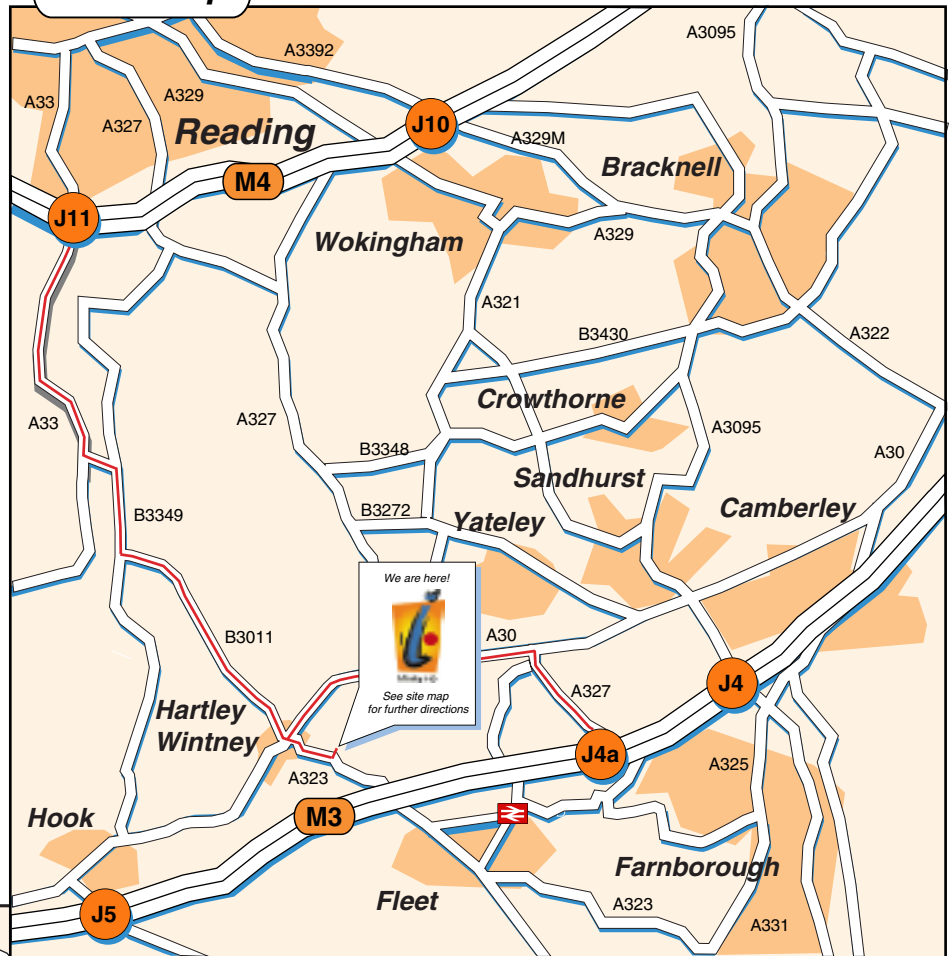

Locator Map

Site Map

DIRECTIONS

From M4:

At junction 11, take the A33 towards Basingstoke, turn left onto the B3349 and then onto the B3011. Follow signs to Hartley Wintney.

From M3:

At junction 4a, take the A327 north and then the A30 west toward Hartley Wintney.

At Hartley Wintney:

Take the A323 towards Fleet. Follow the signs for the Elvetham.