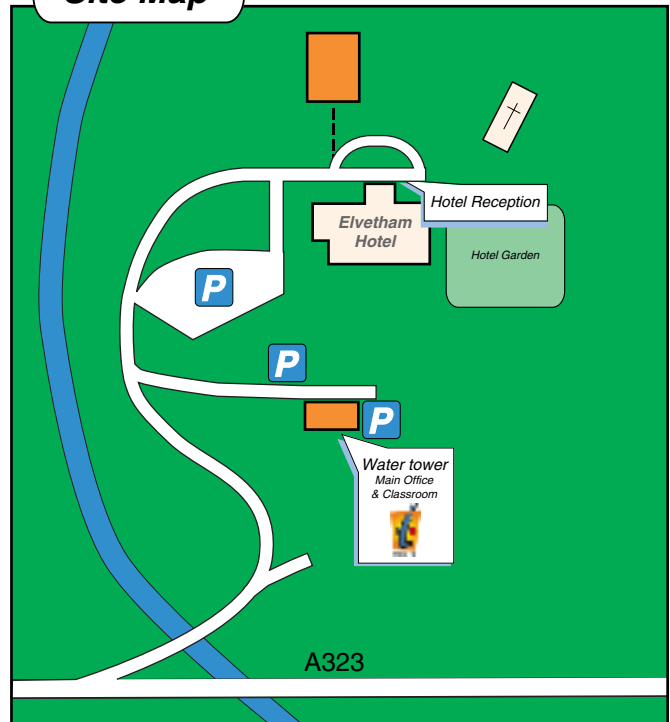

Locator Map

Site Map

DIRECTIONS

From M4:

At junction 11, take the A33 towards Basingstoke, turn left onto the B3349 and then onto the B3011. Follow signs to Hartley Wintney.

From M3:

At junction 4a, take the A327 north and then the A30 west toward Hartley Wintney.

At Hartley Wintney:

Take the A323 towards Fleet. Follow the signs for the Elvetham.